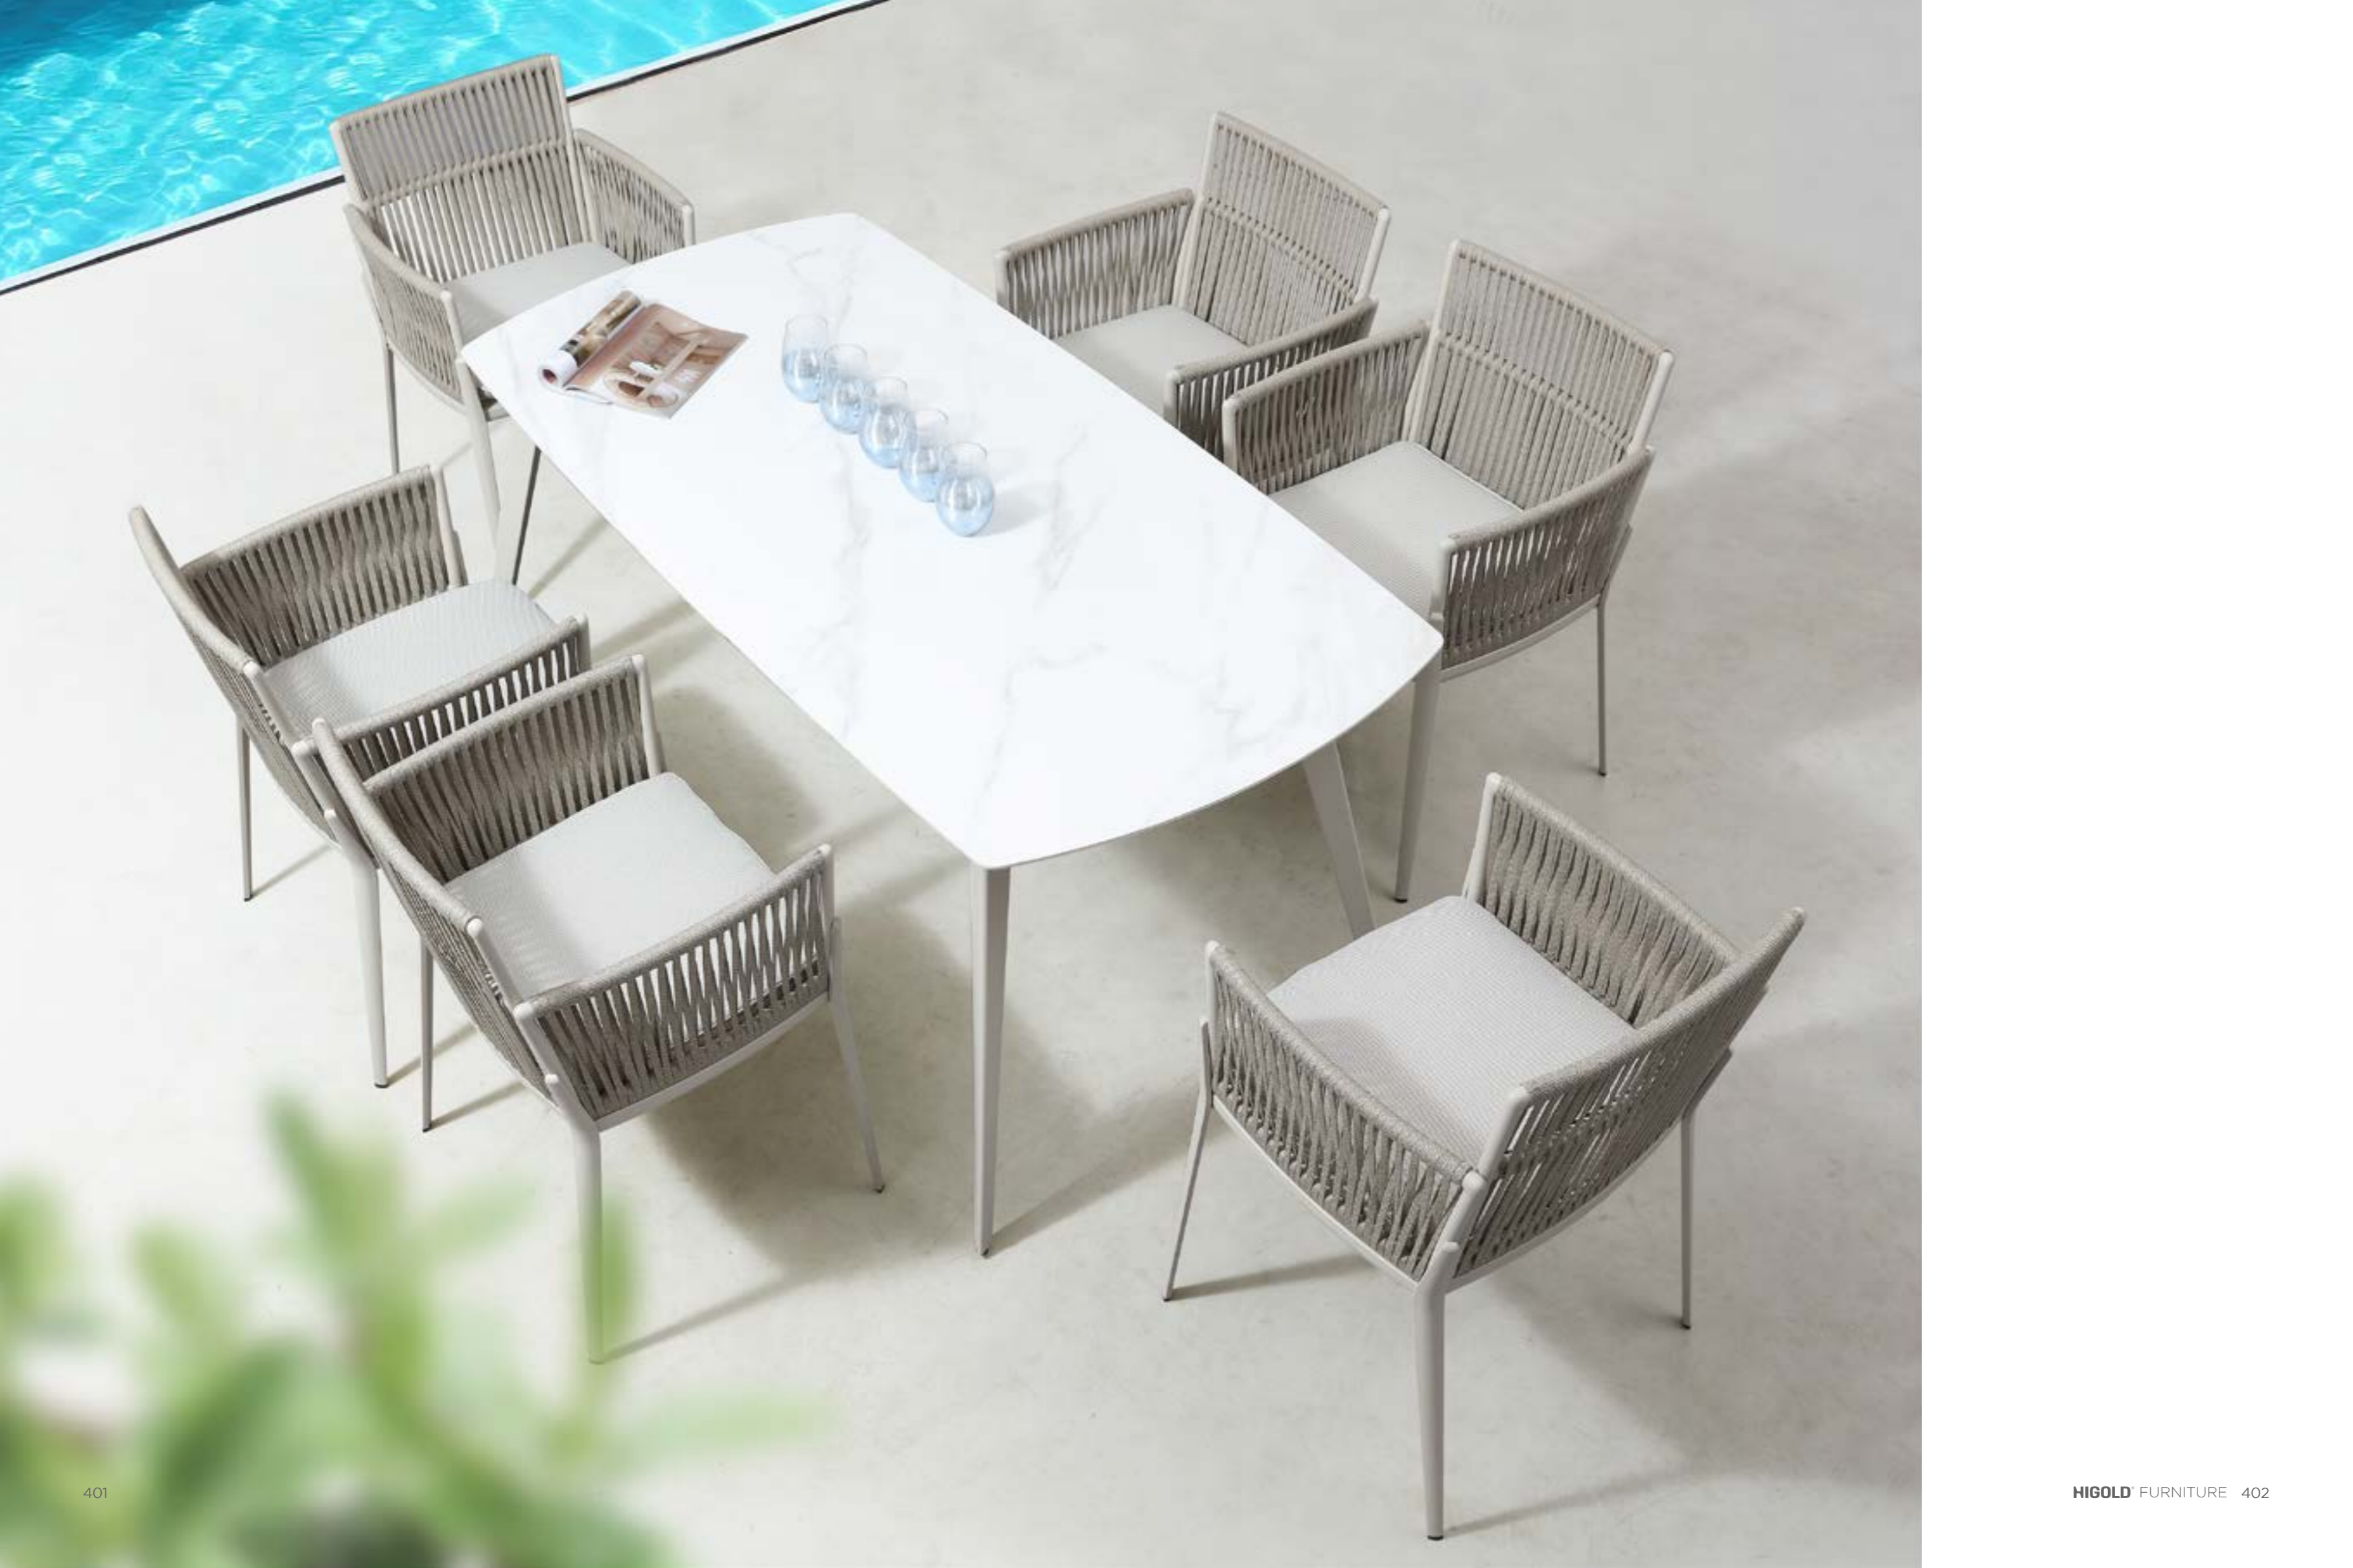

HESTIA

Hestia is one of the new collections we carry on with organic concepts, emotional proposition and most importantly the intention to bring out more vitality and vigor when staying outdoor. It combines modern design with Higold high-end woven ropes and exclusive cushions. The finely-designed conical structure has fully highlighted the soul of this masterpiece.

Outdoor Furniture Collection
HESTIA

345621
Single Sofa
Size: 755x720x785mm

345631
Double Sofa
Size: 755x1415x785mm

345641
Three-seater Sofa
Size: 755x1820x785mm

345681
Coffee Table
Size: 1100x650x410mm

345661
Side Table
Size: 650x650x410mm