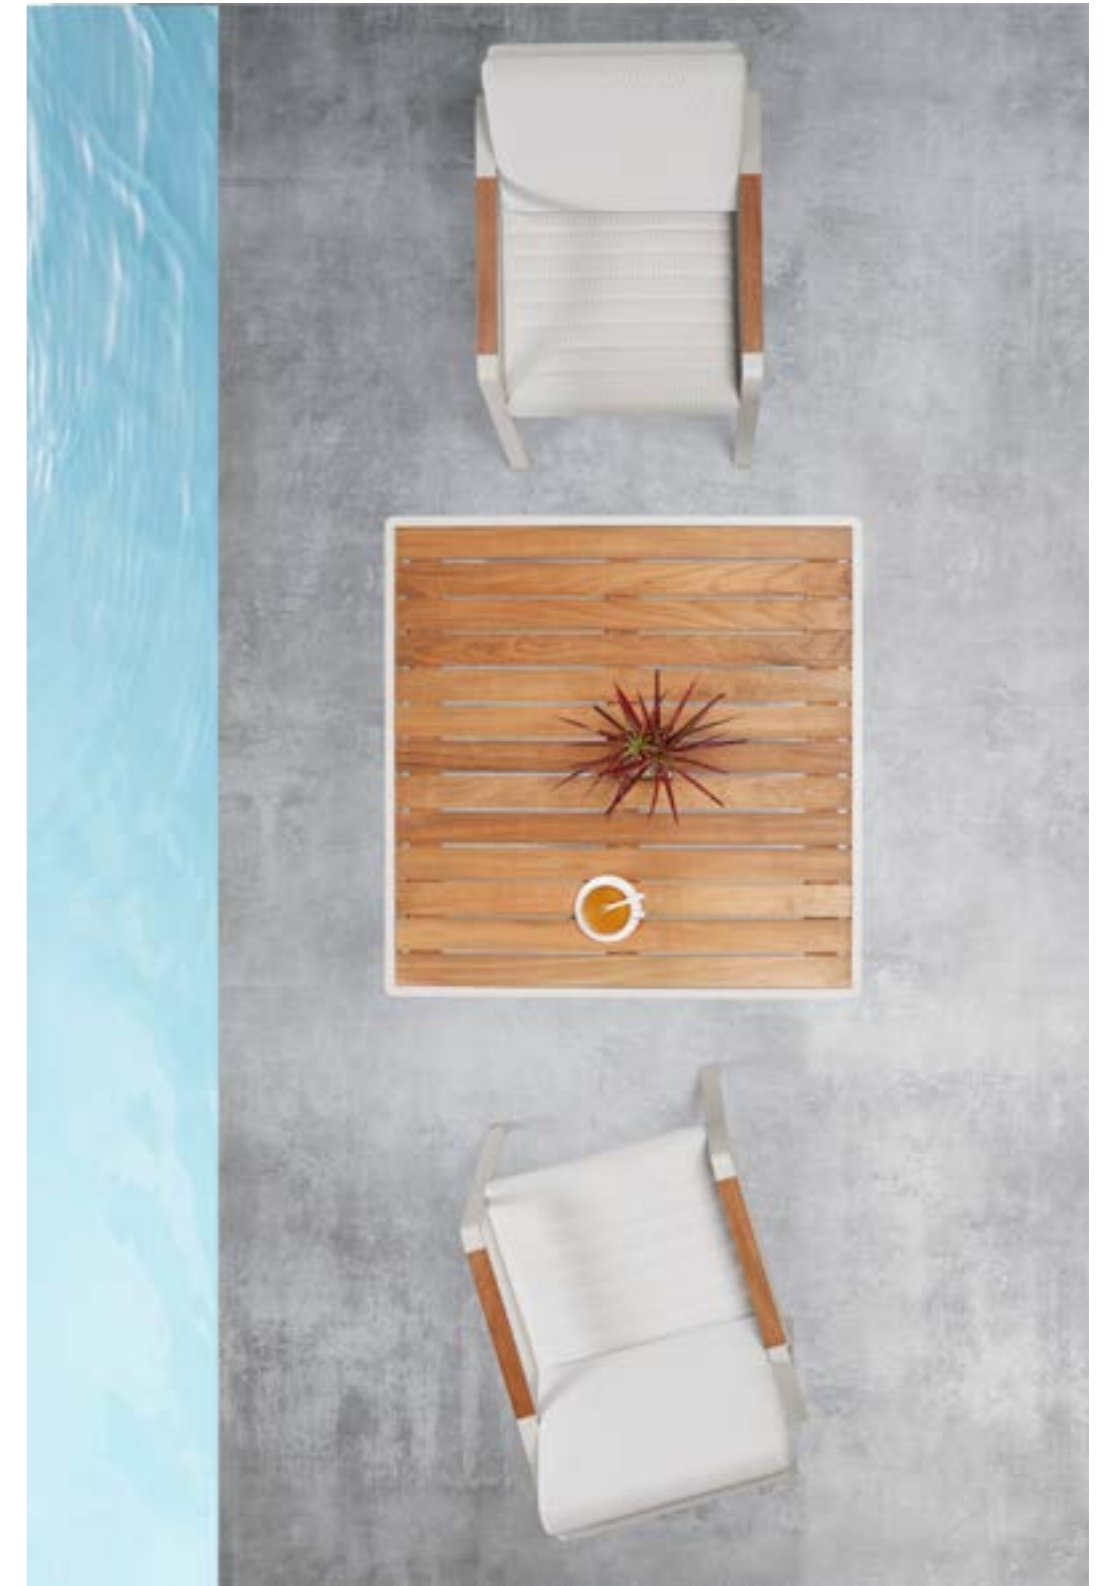

NOFI

NOFI collection is composed by living sofa set, sectional sofa set, dining set, bar set, sun bed and swing. It is one of the collections that have a complete family to meet all kinds of living demands. With wooden elements to be installed on the armrests and table tops and with soft and airy cushion designs, Nofi shows simplicity but never loses its coziness. With DIY concept, consumer can easily do the assembling under instructions.

JUST SWING AND ENJOY IT...

IT IS A GOOD APPLICATION OF TEXTILENE MATERIAL AS THE MAIN SUPPORT OF BOTH SEAT AND BACK, WHICH IS EASY TO MAINTAIN AND CLEAN.

WITH PADDING IN THE MIDDLE, IT OFFERS NO LESS COMFORT THAN CUSHIONS AND MAKES PEOPLE LESS CONCERNED SPECIALLY DURING RAINY SEASON.

It is a comfortable sofa allows you to spend many hours relaxing, and good lavish and attractive furniture makes your house and garden more attractive.

Nofi shows simplicity but never loses its coziness. With DIY concept, consumer can easily do the assembling under instructions.