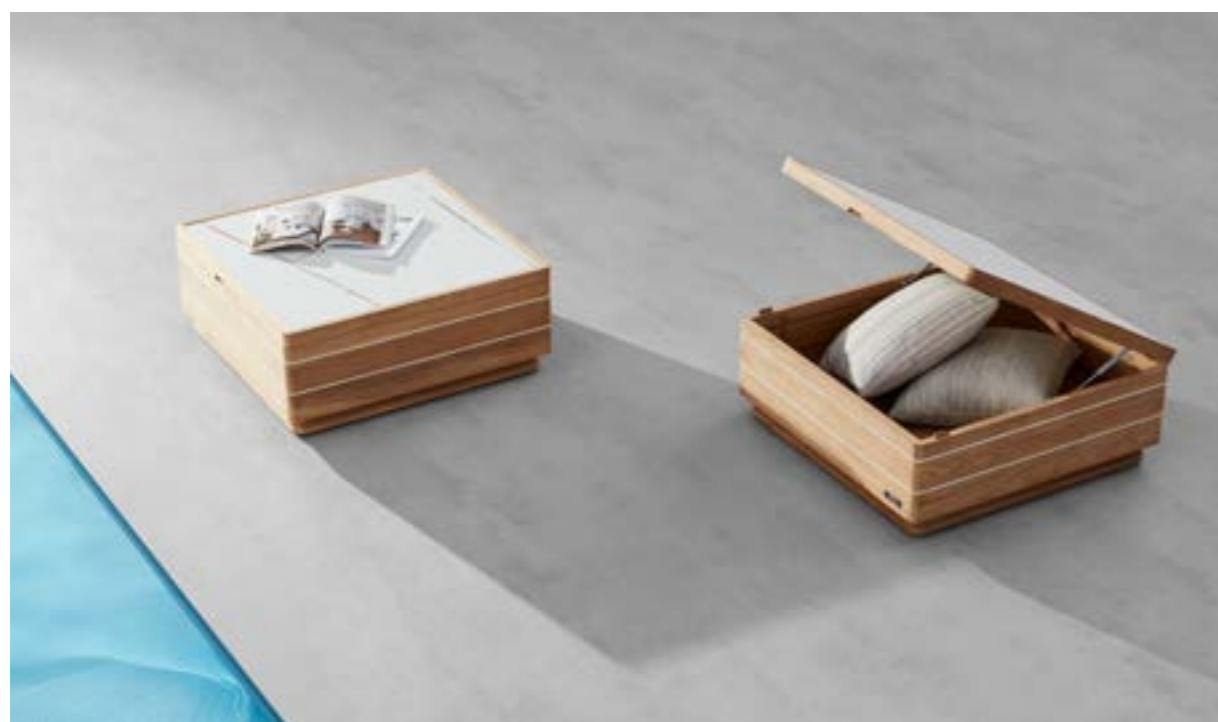

“Armonia” has been conceived to bring the elegance of the interior environments to the outdoor spaces, creating a seamless and elegant living experience. The juxtaposition of contrasting elements is the main component around which the design language of this new sofa plays. The use of wood and braided rope gives it an artisanal and classic look, balanced by the modernity of the clean lines and the shaped body. The play of contrasts continues through the dualism between soft and rigid surfaces, full and empty spaces, modernity and past, reflecting the style of Pininfarina centered on the tradition of the new.

The use of wood and braided rope gives it an artisanal and classic look, balanced by the modernity of the clean lines and the shaped body.

The coffee table can be used as cushion box to keep small commodities.