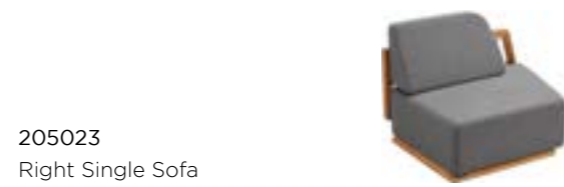

205022
Left Single Sofa
Size: 1050x880x615mm

205023
Right Single Sofa
Size: 1050x880x765mm

205021
Left Single Sofa
Size: 1050x880x765mm

205023
Right Single Sofa
Size: 1050x880x765mm

205002
Middle Sofa
Size: 770x880x765mm