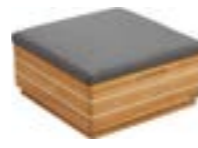

205008
Middle Sofa
Size: 770x880x765mm

205008
Middle Sofa
Size: 770x880x765mm

205005
Left Middle Sofa
Size: 1090x880x765mm

205003
Left Middle Sofa
Size: 1085x880x765mm

205004
Right Middle Sofa
Size: 1085x880x765mm

205006
Right Middle Sofa
Size: 1090x880x765mm

205026
Single Corner Sofa
Size: 1025x830x765mm

205007
Left Middle Sofa
Size: 1090x880x765mm

205009
Right Middle Sofa
Size: 1090x880x765mm

205028
Middle Corner Sofa
Size: 1595x830x535mm