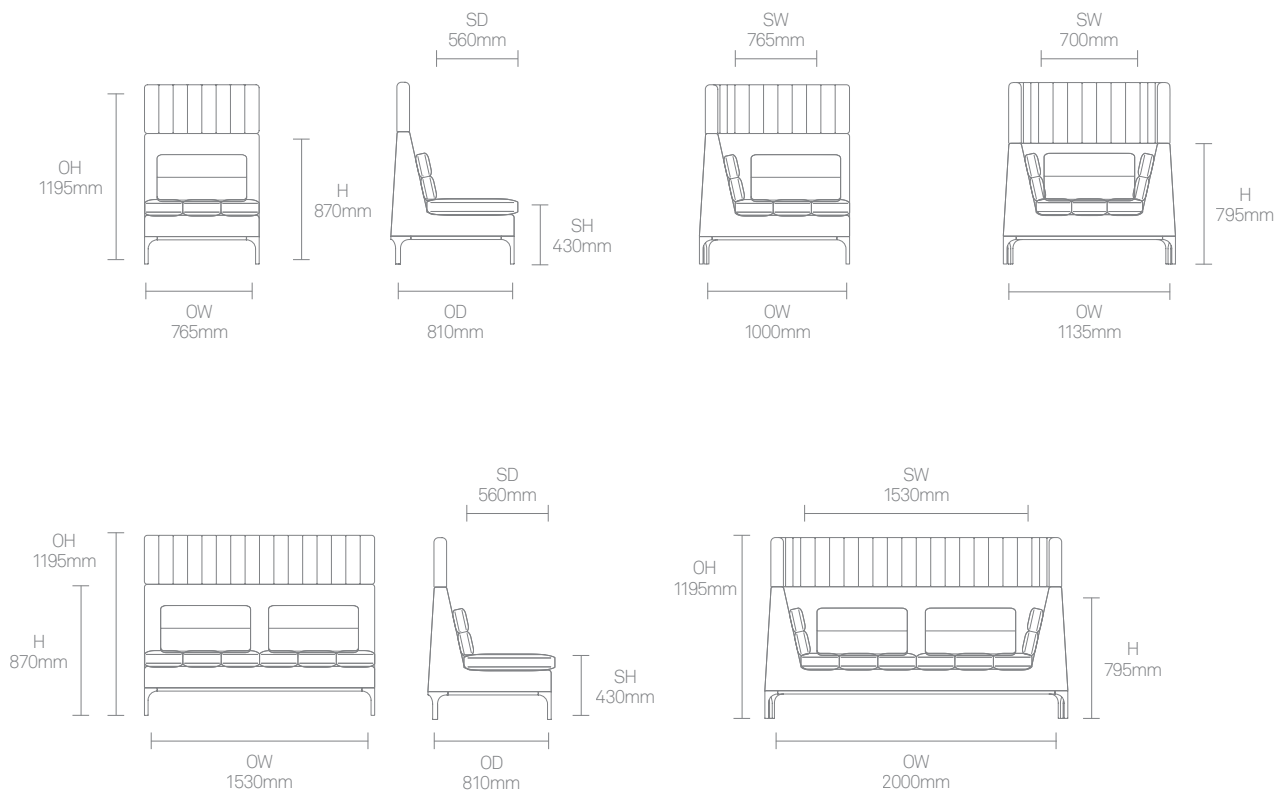

## Standard Features

(\* - Selected models only)  
 Moulded foam construction  
 Webbed seat support  
 Aluminium frame  
 Fully upholstered  
 Plastic glides

Secured seat cushions  
 Plastic glides

## Dimensions