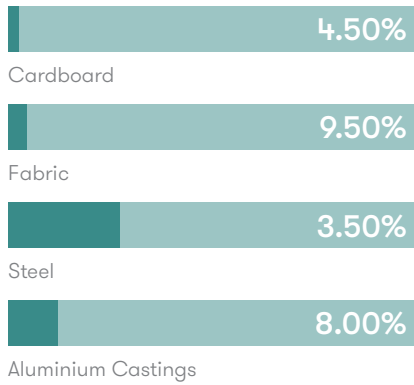

## Environmental Performance

### Material Content

Components are constructed of the following

### Recycled Content

Contains up to 46.00% of Recycled Material