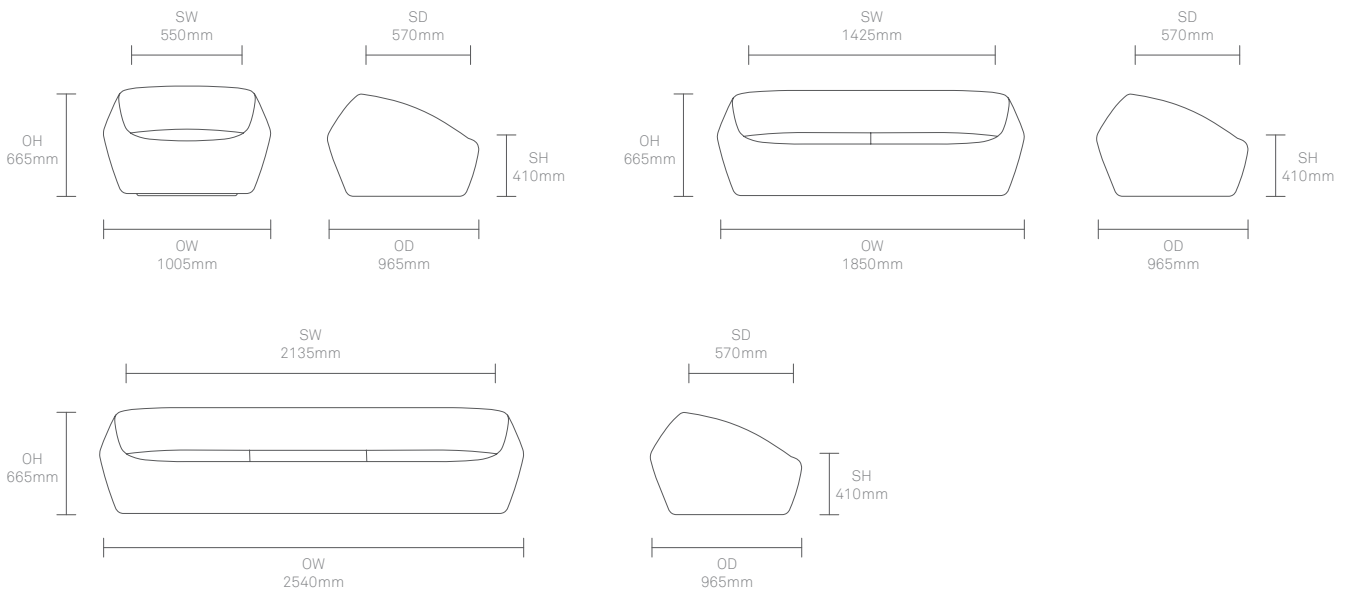

Standard Features

- (* - Selected models only)
- Wood carcass construction
- Dual density back foam
- Sprung seat foam
- Fully upholstered
- Plastic glides

Optional Features

- Swivel base*
- Solid Ash side shelf (RH)*
- Plastic glides with felt
- Multi-Fabrics

Dimensions

Environmental Performance

Material Content

Components are constructed of the following

Recycled Content

Contains up to 2.50% of Recycled Material

Recyclability

The range is 100% recyclable